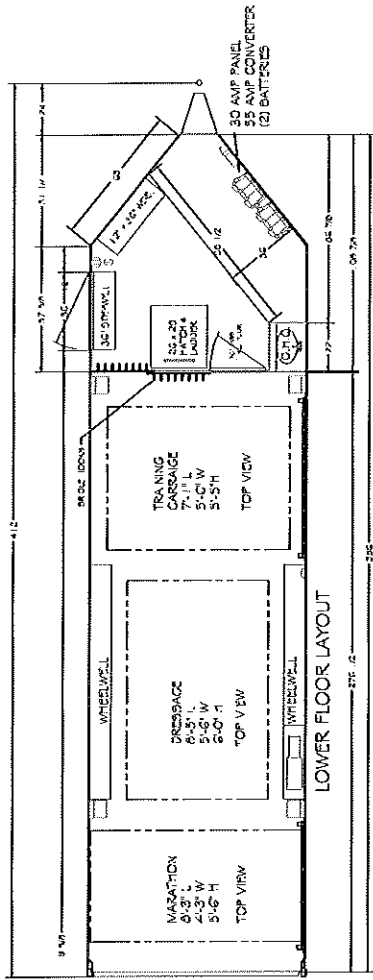

PRELIMINARY
NON-REPRODUCTION PRINT
FOR R&D USE ONLY
10/22/12

- = LIGHT SWITCH
- = RECEPTACLE
- = 500W QUARTZ LIGHT
- = 18W. FLOURESCENT LIGHT
- = 48W. FLOURESCENT LIGHT
- = 12V LIGHT
- = AIR OUTLET

30 AMP PANEL
55 AMP CONVERTER
(2) BATTERIES

JOB NO. T-200X	DATE: REVISED: 3/14/09
DRAWING NAME: T-200X/200X-36-SAVP	
CUSTOMER: 784W-BY	SCALE: NONE

CUSTOMER APPROVAL: _____ DATE: _____