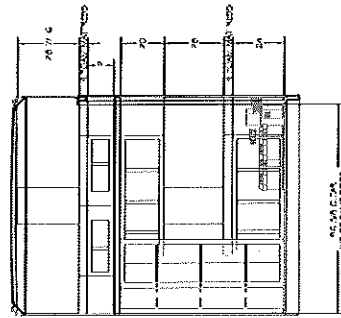

PRELIMINARY
NON-REPRODUCTION PRINT
FOR R&D USE ONLY
10/22/12

- = LIGHT SWITCH
- = RECEPTACLE
- = 500W QUARTZ LIGHT
- = 18W. FLOURESCENT LIGHT
- = 48W. FLOURESCENT LIGHT
- = 12V LIGHT
- = AIR OUTLET

30 AMP PANEL
55 AMP CONVERTER
(2) BATTERIES

JOB NO. T-200X	DATE: REVISED: 3/14/09
DRAWING NAME: T-200X/200X-36-SAVP	
CUSTOMER: 784W-BY	SCALE: NONE

CUSTOMER APPROVAL: _____ DATE: _____