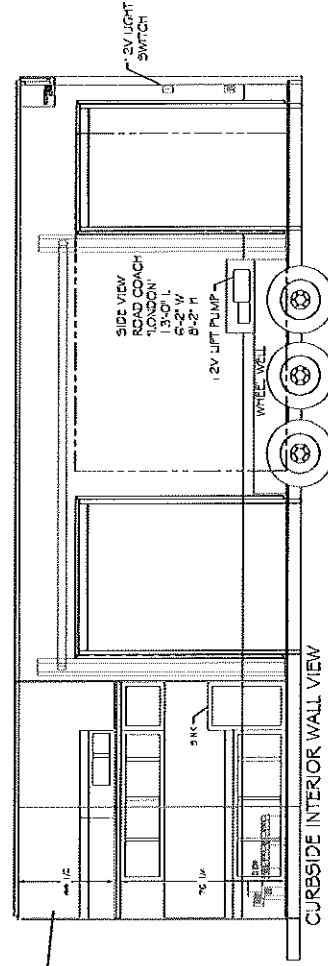

PRELIMINARY
NON-REPRODUCTION PRINT
FOR R&D USE ONLY
10/22/12

- = LIGHT SWITCH
- = RECEPTACLE
- = 500W QUARTZ LIGHT
- = 18W. FLOURESCENT LIGHT
- = 48W. FLOURESCENT LIGHT
- = 12V LIGHT
- = AIR OUTLET

30 AMP PANEL
55 AMP CONVERTER
(2) BATTERIES

JOB NO. T-200X	DATE: REVISED: 3/14/09
DRAWING NAME: T-200X/200X-36-SAVP	
CUSTOMER: 784W-BY	SCALE: NONE

CUSTOMER APPROVAL: _____ DATE: _____