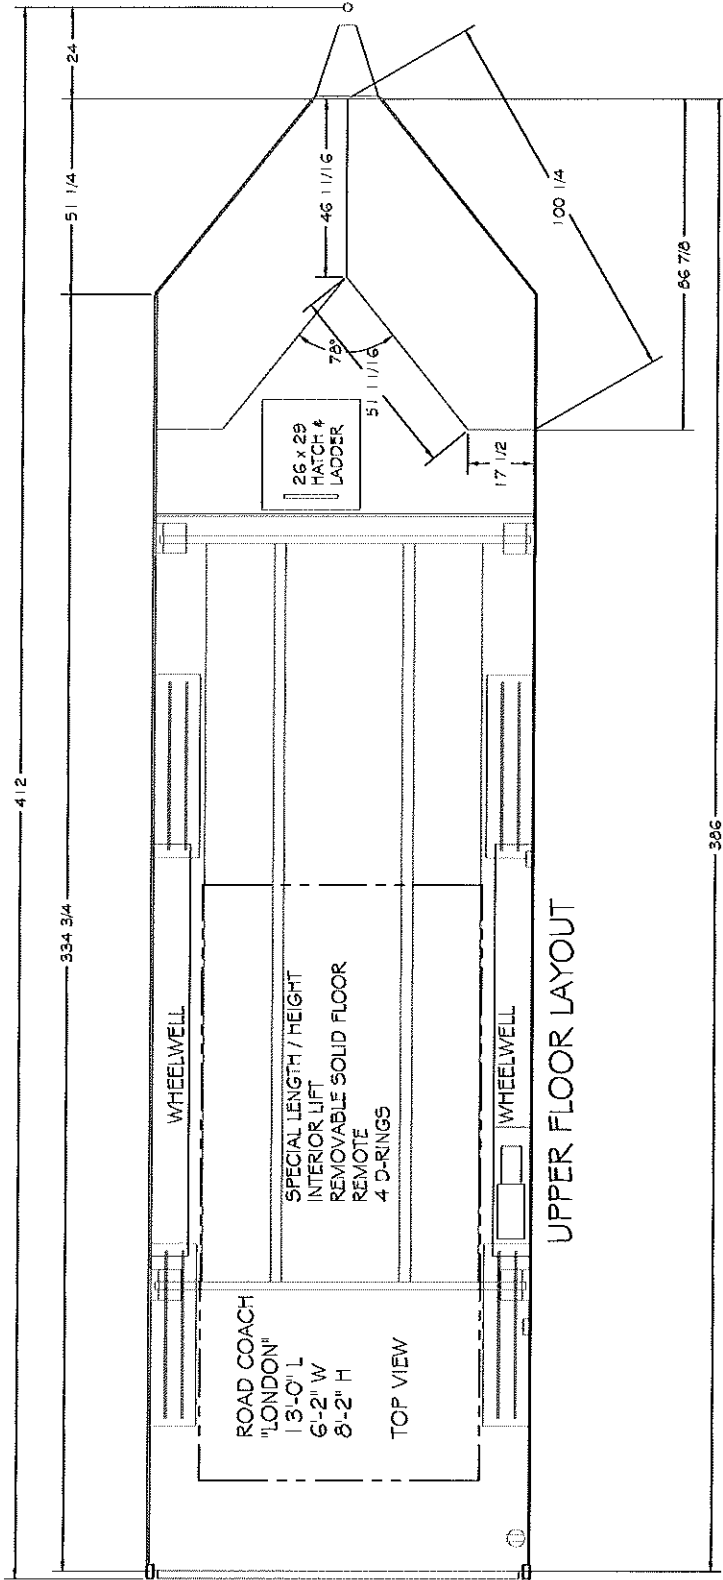

T-XXXX

PRELIMINARY
NON-PRODUCTION PRINT
FOR R&D USE ONLY
10/22/12