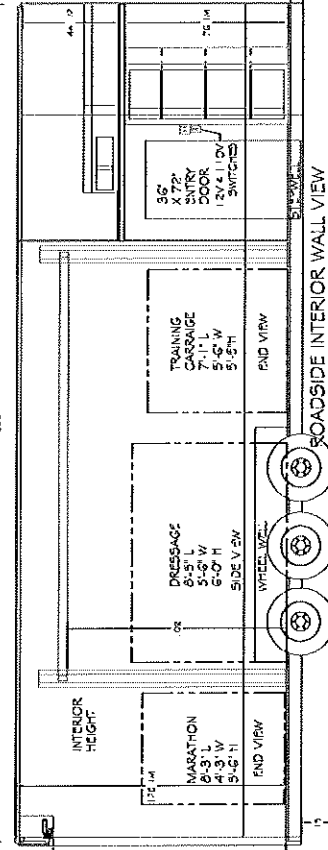

PRELIMINARY
NON-REPRODUCTION PRINT
FOR R&D USE ONLY
10/22/12

- = LIGHT SWITCH
- = RECEPTACLE
- = 500W QUARTZ LIGHT
- = 18W. FLOURESCENT LIGHT
- = 48W. FLOURESCENT LIGHT
- = 12V LIGHT
- = AIR OUTLET

30 AMP PANEL
55 AMP CONVERTER
(2) BATTERIES

JOB NO. T-200X	DATE: REVISED: 3/14/09
DRAWING NAME: T-200X/200X-36-SAVP	
CUSTOMER: 784W-BY	SCALE: NONE

CUSTOMER APPROVAL: _____ DATE: _____